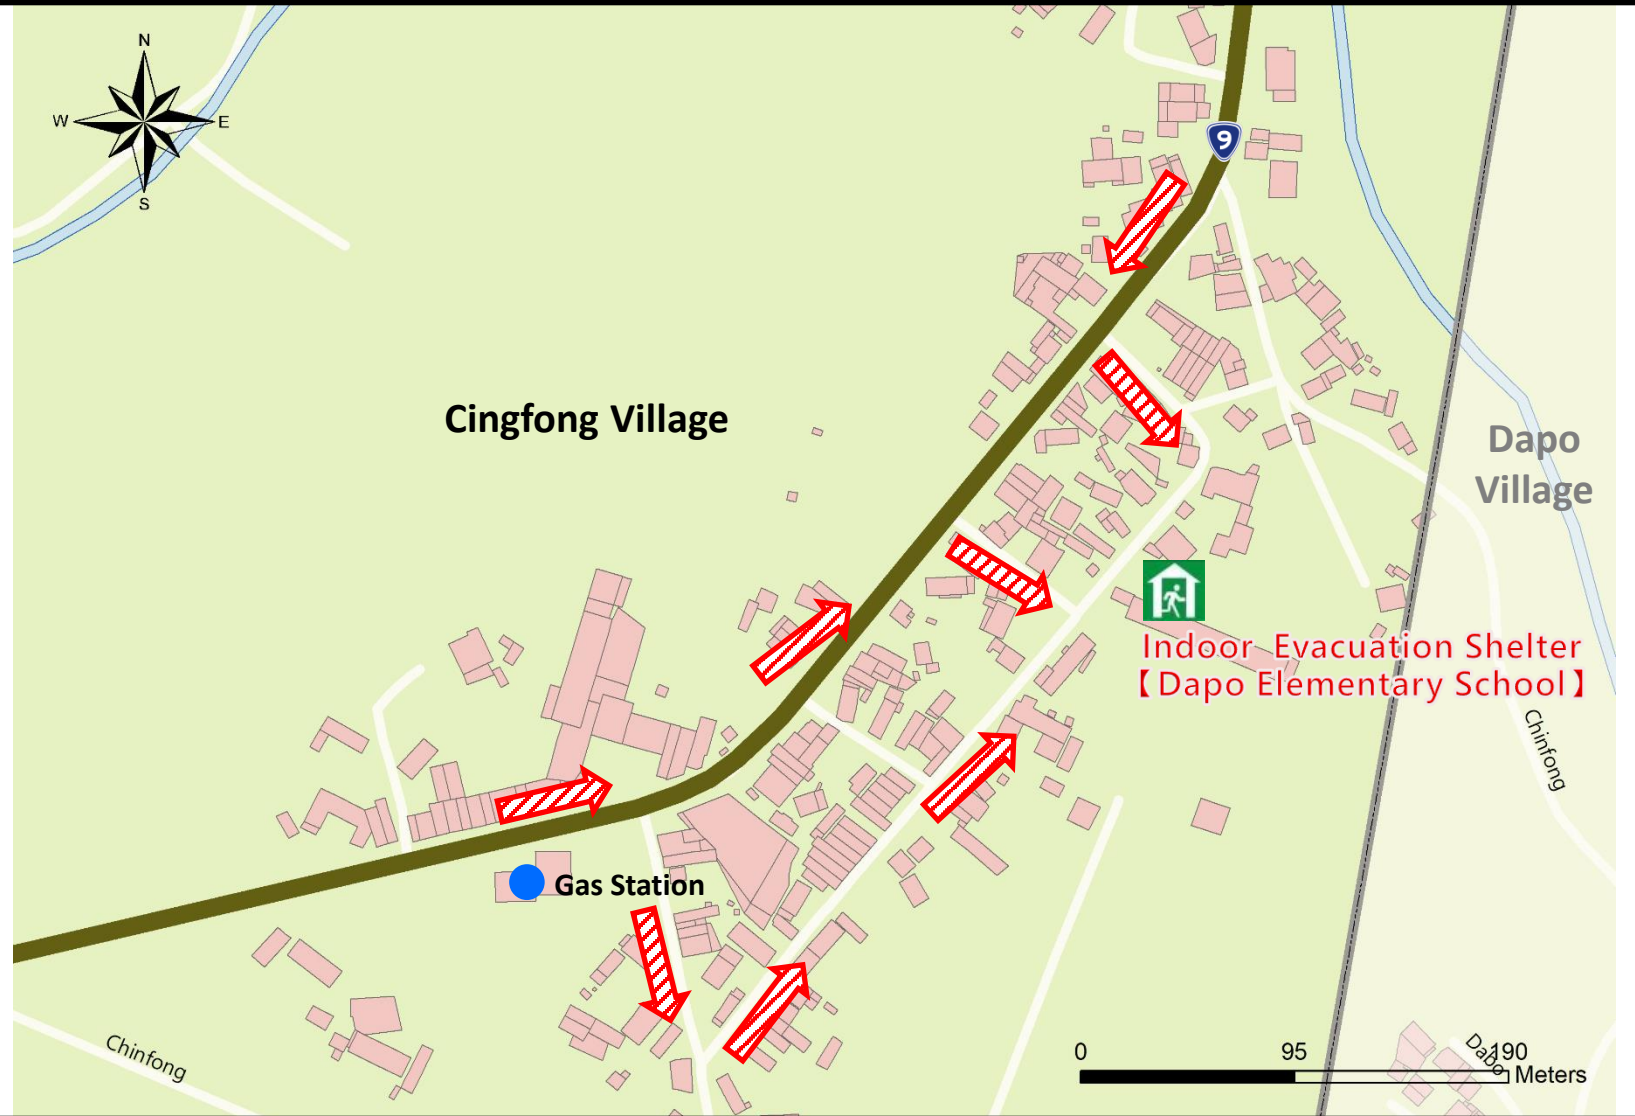

### Evacuation Shelter

**Dapo Elementary School**  
Address : No.87, Cingfong Vil.,  
Chishang Township  
TEL : 089-862664

Made by Chishang Township Office,  
JAN. 2025

Legend	Road	Labelling		Facility		Landmark
	Provincial Highway	Evacuation Route	Shelter for Tsunami	Shelter for Earthquake	Indoor Evacuation Shelter	Medical Facility
		Shelter for Landslide	Debris Flow	Outdoor Evacuation Shelter	Fire Bureau	
				Helipad	Police Office	