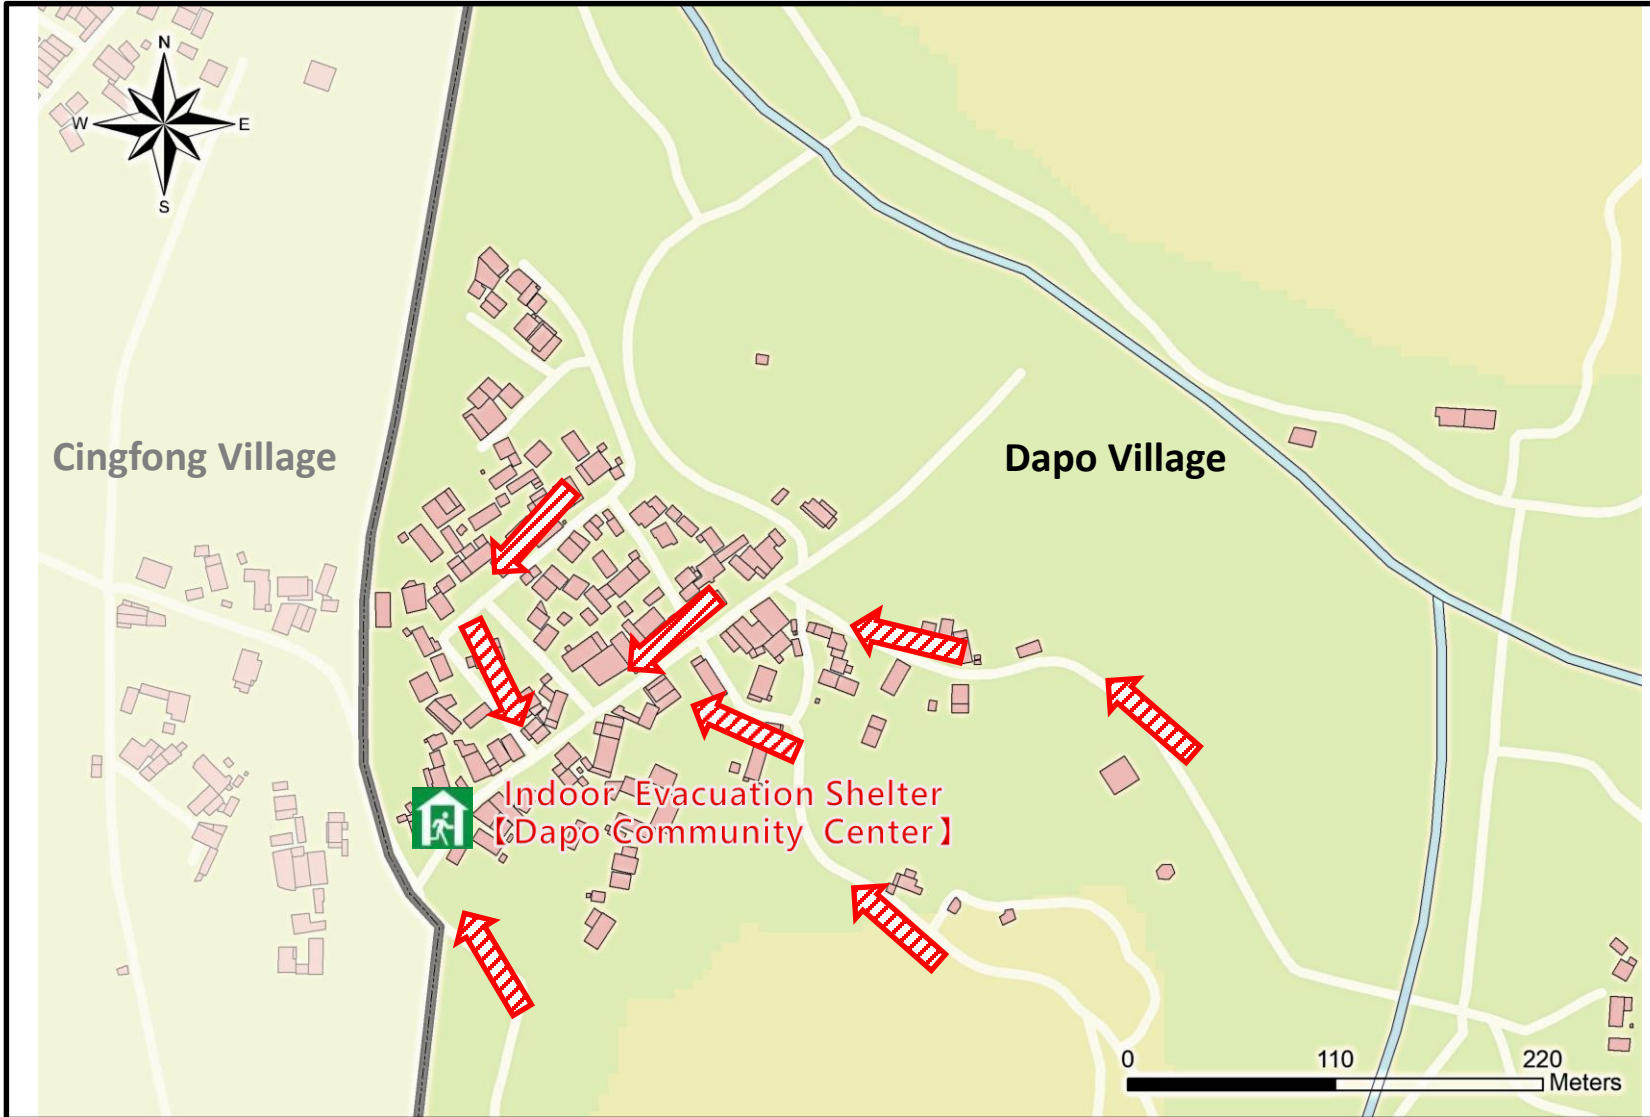

Taitung County Chishang Township Dapo Village Evacuation Map

NO. 1001406-003

Disaster Prevention Information

Administration Zone

Chishang Township
Dapo Village

Emergency Notification

- Chishang Township
Emergency Operation Center,
EOC
TEL : 089-862041
- Police Office
TEL : 110
- Fire Bureau
TEL : 119

Disaster Prevention Information Website

- National Fire Agency
<http://www.nfa.gov.tw>
- Taitung County Fire Bureau
<http://www.ttf.d.gov.tw>
- Chishang Township Office
<http://www.chishang.gov.tw>

Evacuation Principle

- Floods: Vertical refuge; people live in lowlands go to shelters.
- Earthquake: Take refuge at open spaces or parks.
- Debris : Take refuge at evacuation shelter.

Evacuation Shelter

Dapo Community Center
Address : No.38-2, Dapo Vil.,
Chishang Township
TEL : 089-863430

Made by Chishang Township Office,
JAN. 2025

Legend	Road	Labelling		Facility		Landmark
	Provincial Highway	Evacuation Route	Shelter for Tsunami	Shelter for Earthquake	Indoor Evacuation Shelter	Medical Facility
		Shelter for Landslide	Debris Flow	Outdoor Evacuation Shelter	Fire Bureau	
				Helipad	Police Office	