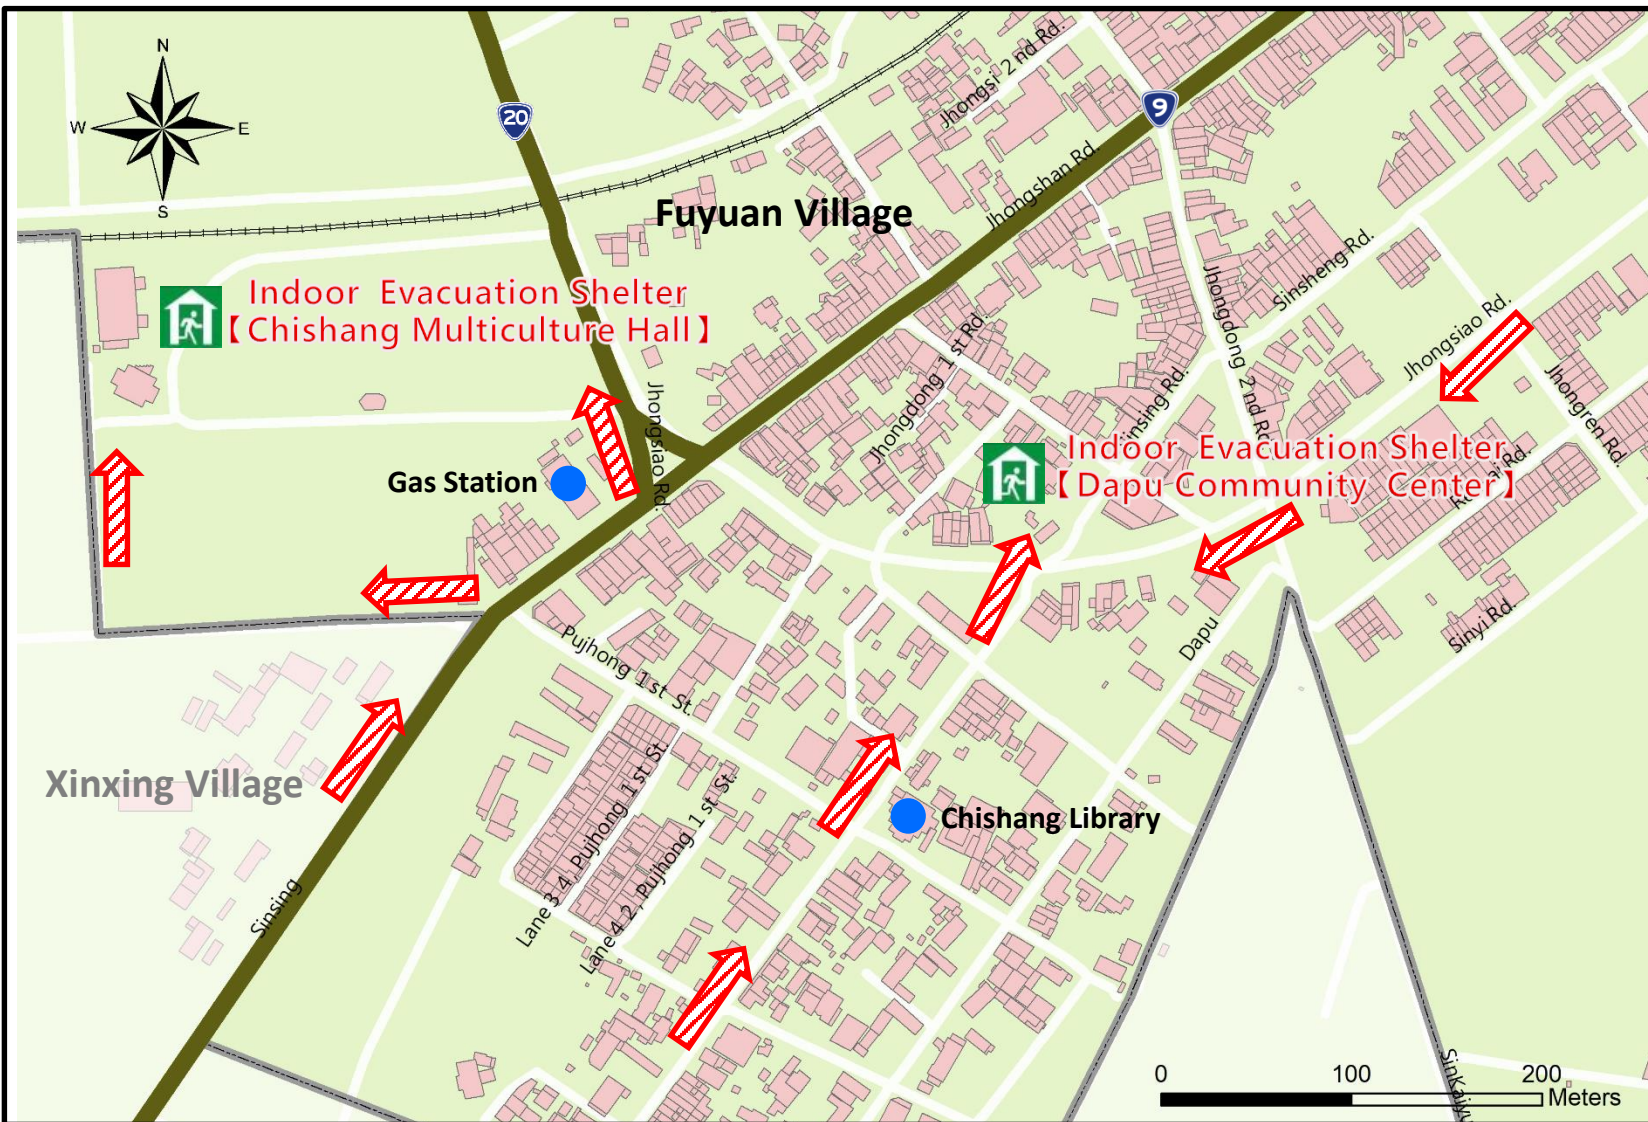

Taitung County Chishang Township Dapu Village Evacuation Map

NO. 1001406-004

Disaster Prevention Information

Administration Zone

Chishang Township
Dapu Village

Emergency Notification

- Chishang Township
Emergency Operation Center,
EOC
TEL : 089-862041
- Police Office
TEL : 110
- Fire Bureau
TEL : 119

Disaster Prevention Information Website

- National Fire Agency
<http://www.nfa.gov.tw>
- Taitung County Fire Bureau
<http://www.tffd.gov.tw>
- Chishang Township Office
<http://www.chishang.gov.tw>

Evacuation Principle

- Floods: Vertical refuge; people live in lowlands go to shelters.
- Earthquake: Take refuge at open spaces or parks.
- Debris : Take refuge at evacuation shelter.

Evacuation Shelter

Dapu Community Center 
Address : No.14, Dapu Vil., Chishang Township
TEL : 089-862041
Chishang Multiculture Hall
Address : No.2, Gongyuan Rd., Chishang Township
TEL : 089-862041

Made by Chishang Township Office,
JAN. 2025

Legend	Road	Labelling		Facility		Landmark
	 Provincial Highway		 Shelter for Tsunami	 Shelter for Earthquake	 Indoor Evacuation Shelter	 Medical Facility
		 Shelter for Landslide	 Debris Flow	 Outdoor Evacuation Shelter	 Fire Bureau	
				 Helipad	 Police Office	