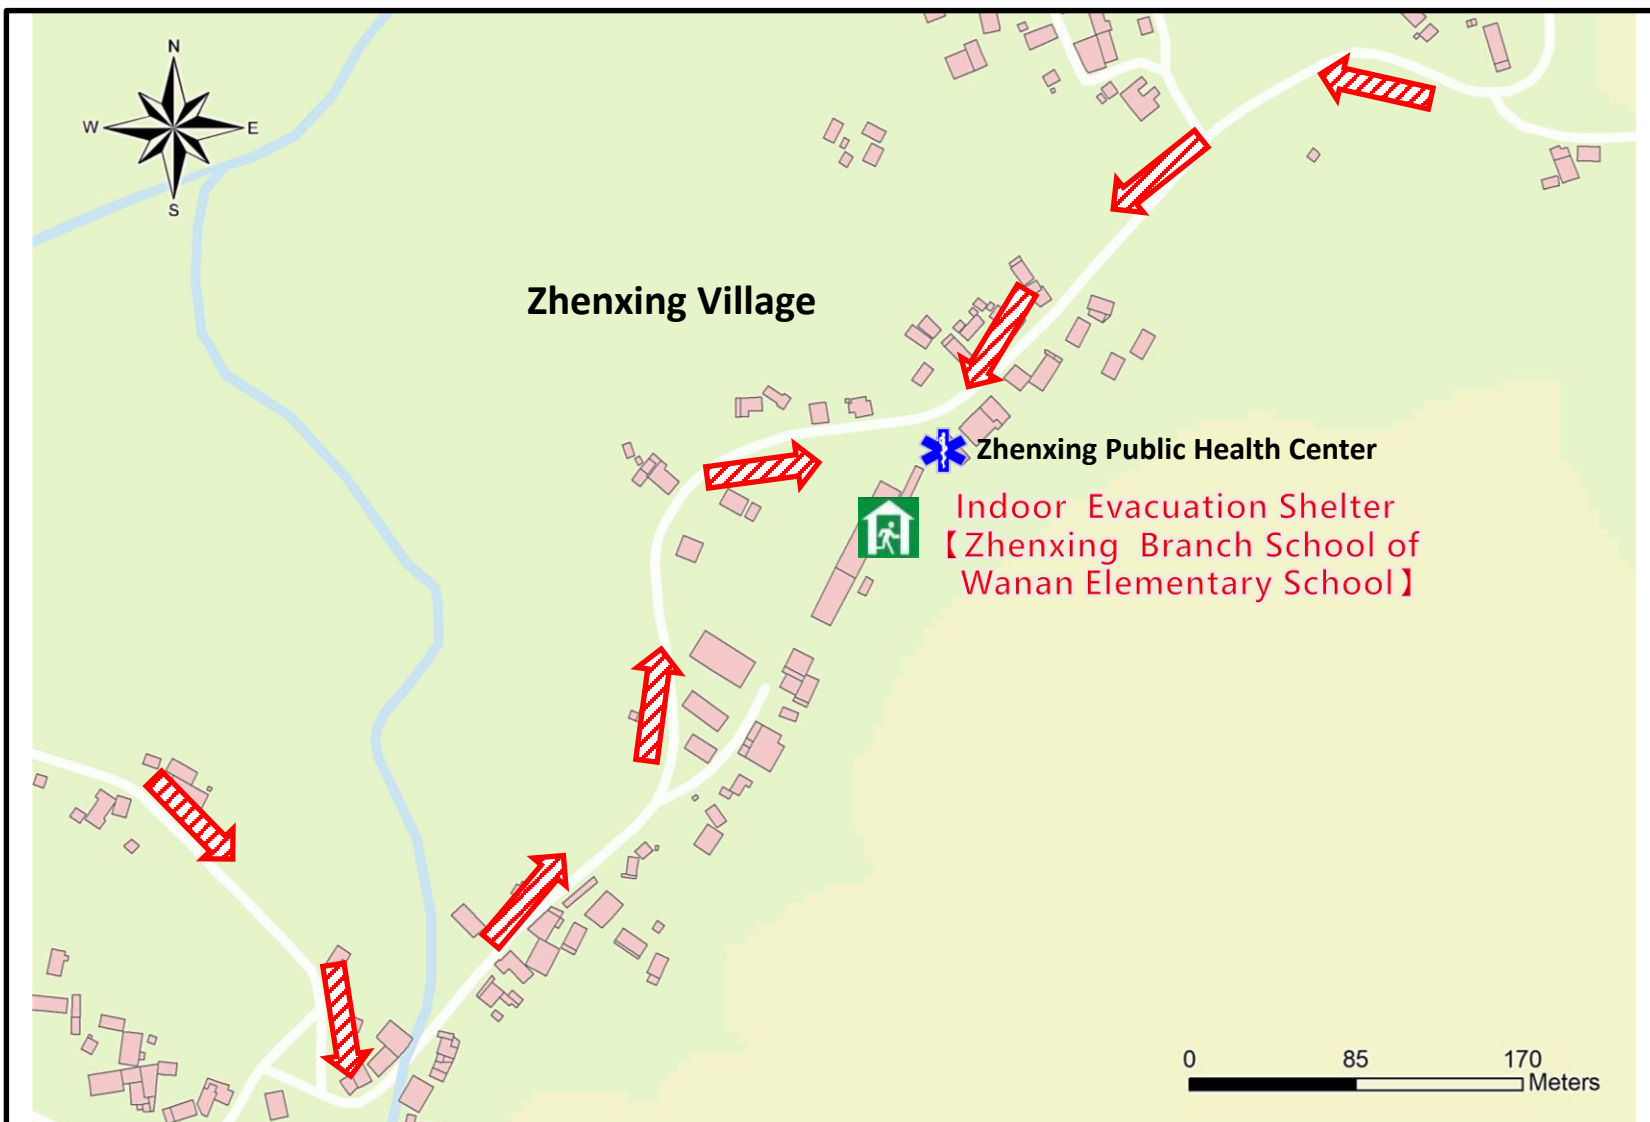

Taitung County Chishang Township Zhenxing Village Evacuation Map

NO. 1001406-010

Disaster Prevention Information

Administration Zone

Emergency Notification

- Chishang Township
Emergency Operation Center,
EOC
TEL : 089-862041
- Police Office
TEL : 110
- Fire Bureau
TEL : 119

- Floods: Vertical refuge; people live in lowlands go to shelters.
- Earthquake: Take refuge at open spaces or parks.
- Debris : Take refuge at evacuation shelter.

Evacuation Shelter

Zhenxing Branch School of Wanan Elementary School
Address : No.36, Neighborhood 6, Zhenxing Vil., Chishang Township
TEL : 089-951068

Made by Chishang Township Office,
JAN. 2025

Legend	Road	Labelling		Facility		Landmark
	Provincial Highway	Evacuation Route	Shelter for Tsunami	Shelter for Earthquake	Indoor Evacuation Shelter	Medical Facility
		Shelter for Landslide	Debris Flow	Outdoor Evacuation Shelter	Fire Bureau	
				Helipad	Police Office	