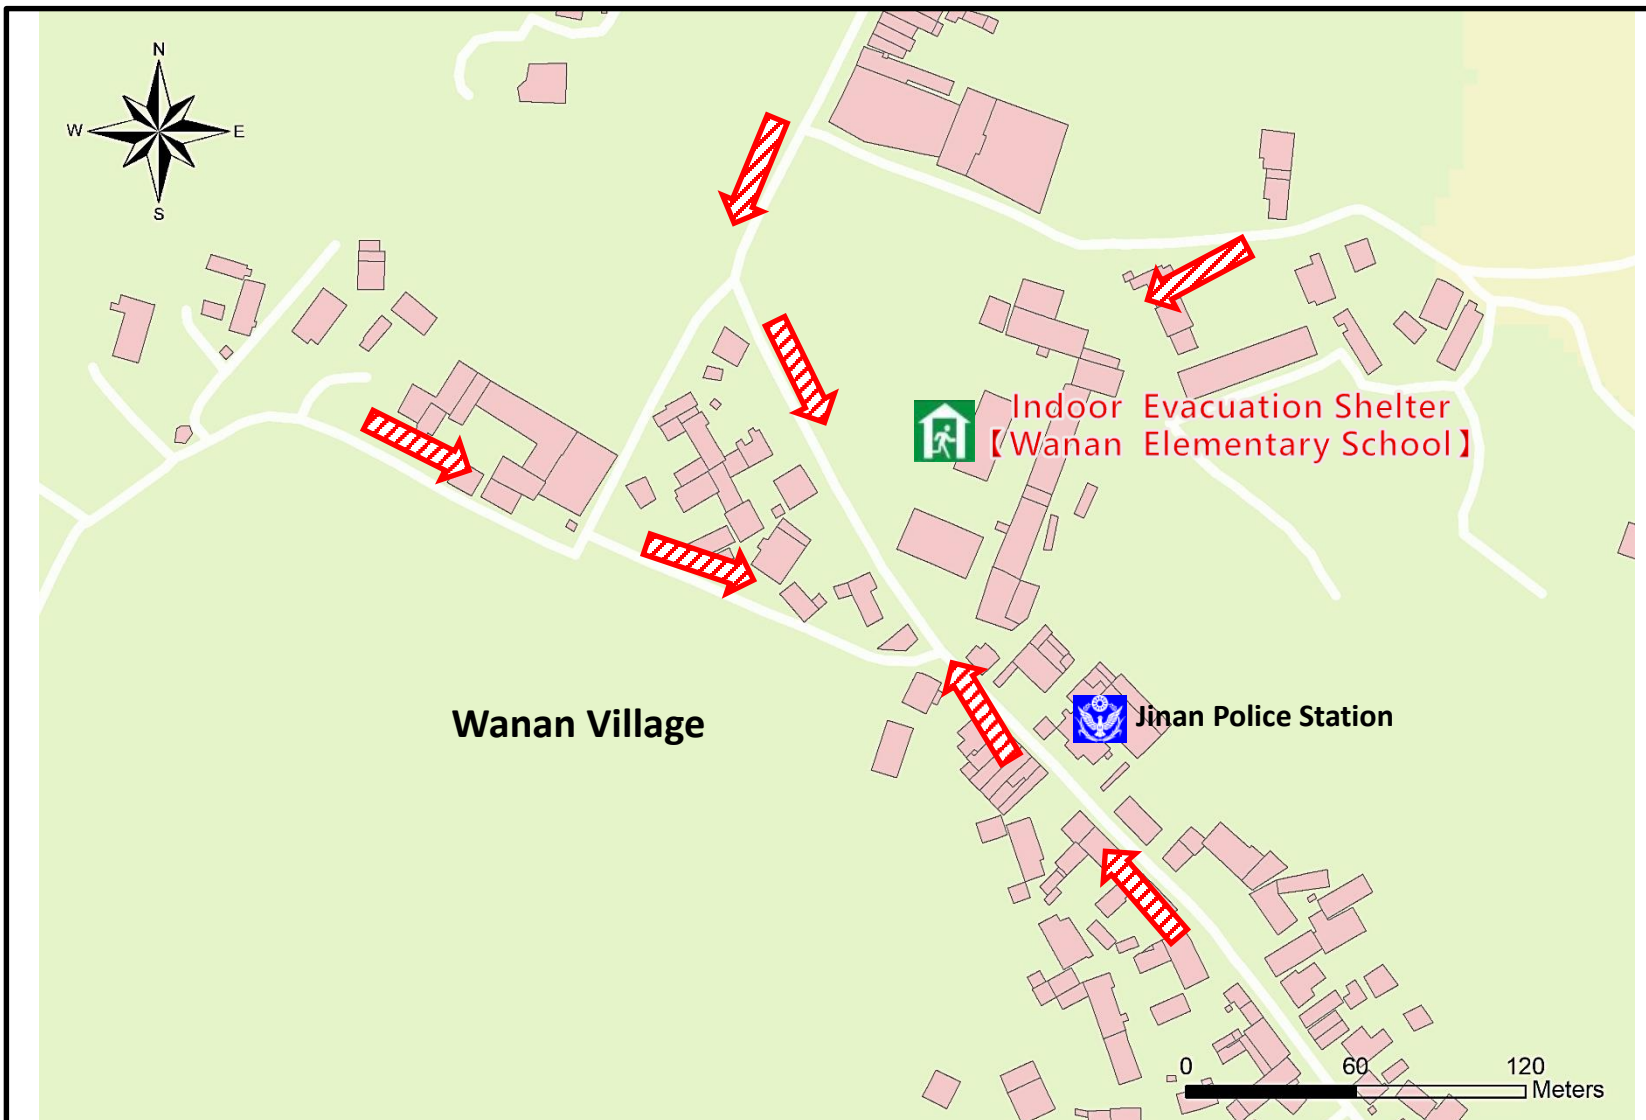

# Taitung County Chishang Township Wanan Village Evacuation Map

NO. 1001406-008

### Evacuation Shelter

**Wanan Elementary School**   
Address : No.5-2, Neighborhood 1,  
Chishang Township  
TEL : 089-862371

Made by Chishang Township Office,  
JAN. 2025

Legend	Road	Labelling		Facility		Landmark
	 Provincial Highway	 Evacuation Route	 Shelter for Tsunami	 Shelter for Earthquake	 Indoor Evacuation Shelter	 Medical Facility
	 Shelter for Landslide	 Debris Flow		 Outdoor Evacuation Shelter	 Fire Bureau	
				 Helipad	 Police Office	