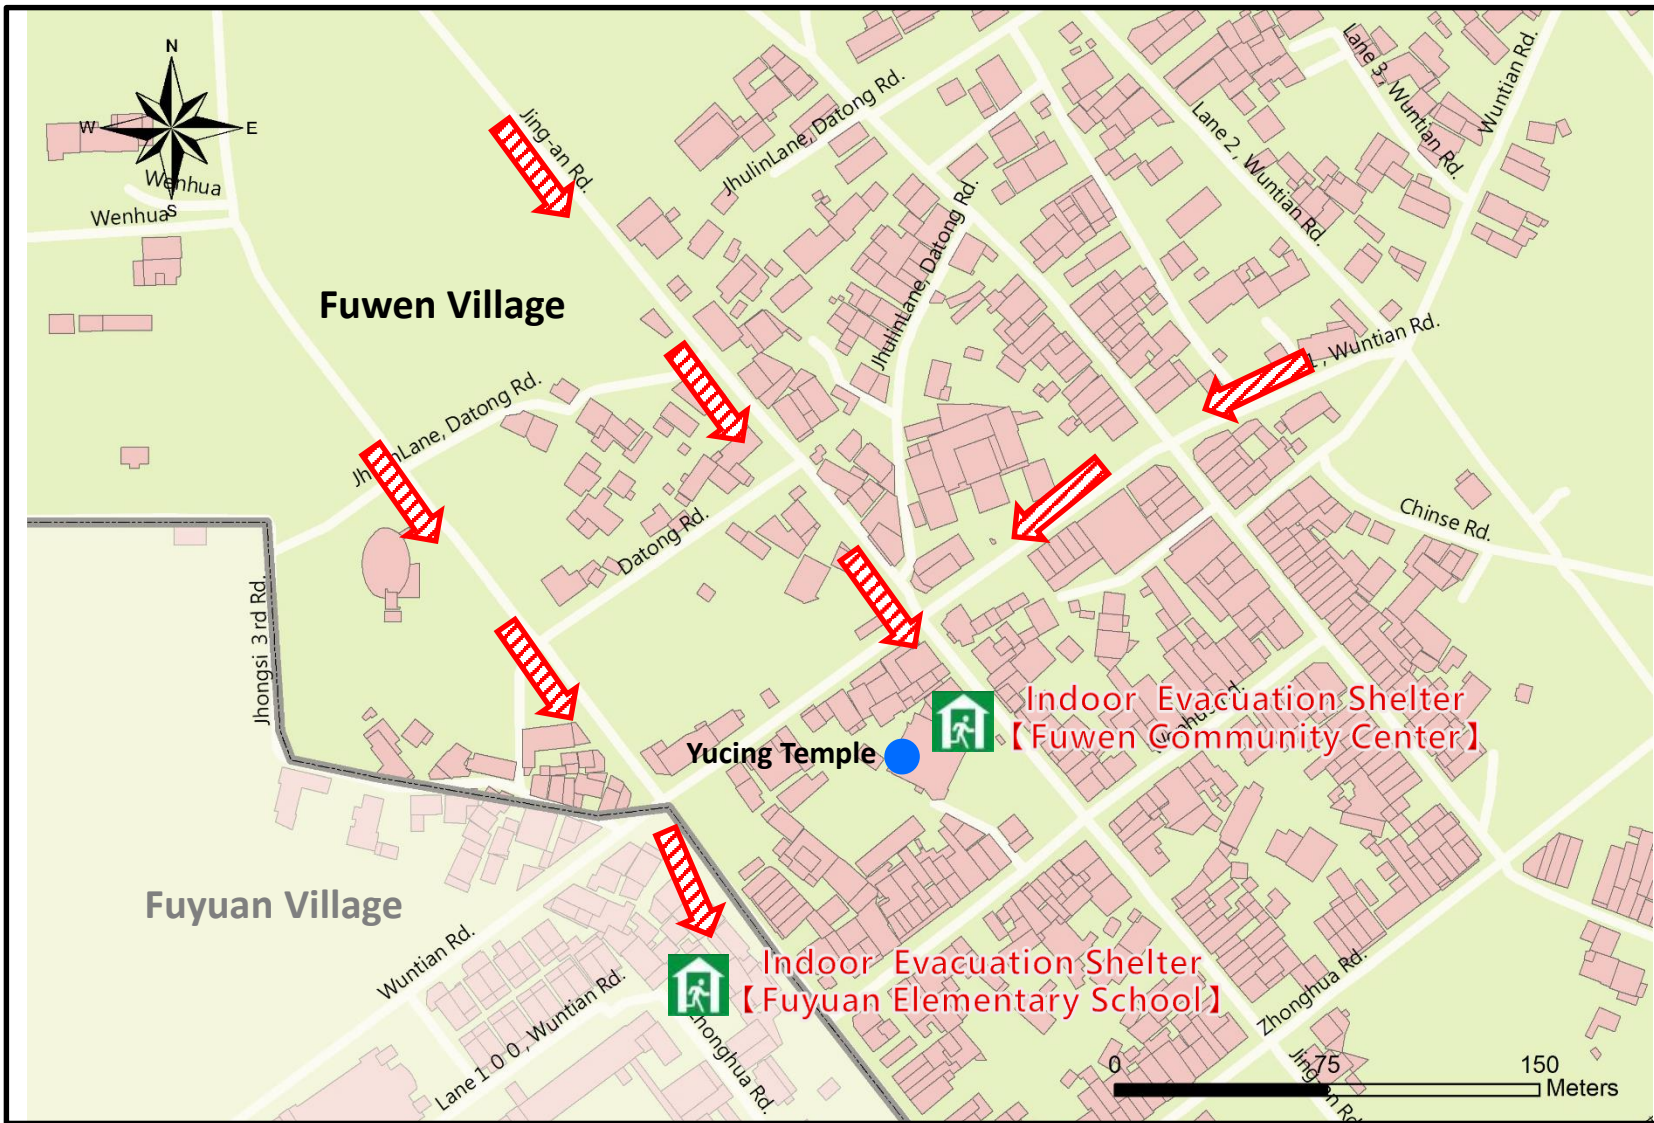

- Floods : Vertical refuge; people live in lowlands go to shelters.
- Earthquake : Take refuge at open spaces or parks.
- Debris : Take refuge at evacuation shelter.

Evacuation Shelter

Fuwen Community Center
Address : No.63, Zhongxi 3rd Rd., Fuwen Vil.,
Chishang Township
TEL : 089-862262

Fuyuan Elementary School
Address : No.17, Zhonghua Rd., Fuyuan Vil.,
Chishang Township
TEL : 089-862017

Made by Chishang Township Office,
JAN. 2025

Legend	Road	Labelling		Facility		Landmark			
		Provincial Highway		Evacuation Route		Indoor Evacuation Shelter		Medical Facility	
			Shelter for Tsunami		Shelter for Earthquake		Fire Bureau		
			Shelter for Landslide		Debris Flow		Helipad		Police Office