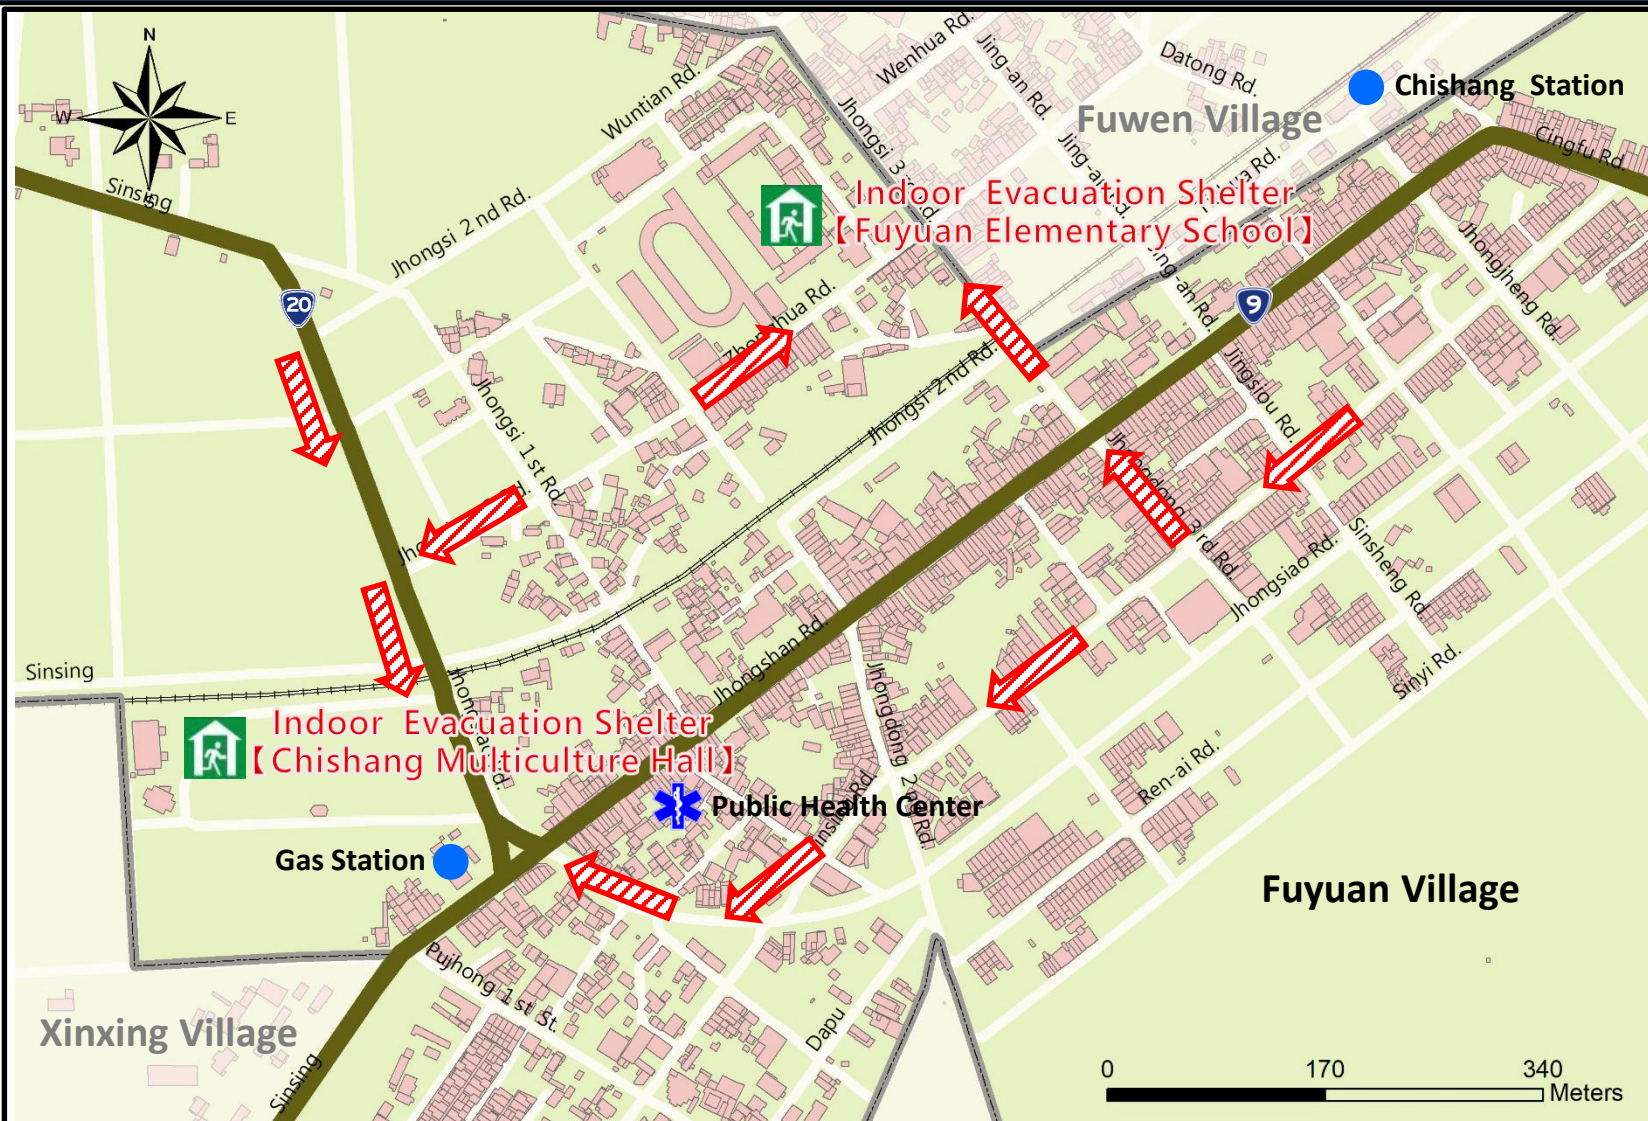

Taitung County Chishang Township Fuyuan Village Evacuation Map

NO. 1001406-005

Disaster Prevention Information

Administration Zone

Chishang Township
Fuyuan Village

Emergency Notification

- Chishang Township
Emergency Operation Center,
EOC
TEL : 089-862041
- Police Office
TEL : 110
- Fire Bureau
TEL : 119

Disaster Prevention Information Website

- National Fire Agency
<http://www.nfa.gov.tw>
- Taitung County Fire Bureau
<http://www.tffd.gov.tw>
- Chishang Township Office
<http://www.chishang.gov.tw>

Evacuation Principle

- Floods: Vertical refuge; people live in lowlands go to shelters.
- Earthquake: Take refuge at open spaces or parks.
- Debris: Take refuge at evacuation shelter.

Evacuation Shelter

Chishang Multiculture Hall 
Address : No.2, Gongyuan Rd., Chishang Township
TEL : 089-862041
Fuyuan Elementary School
Address : No.17, Zhonghua Rd., Chishang Township
TEL : 089-862017

Made by Chishang Township Office,
JAN. 2025

Legend	Road	Labelling		Facility		Landmark
	 Provincial Highway	 Evacuation Route	 Shelter for Tsunami	 Shelter for Earthquake	 Indoor Evacuation Shelter	 Medical Facility
	 Shelter for Tsunami	 Shelter for Earthquake	 Outdoor Evacuation Shelter	 Fire Bureau		
	 Shelter for Landslide	 Debris Flow	 Helipad	 Police Office		