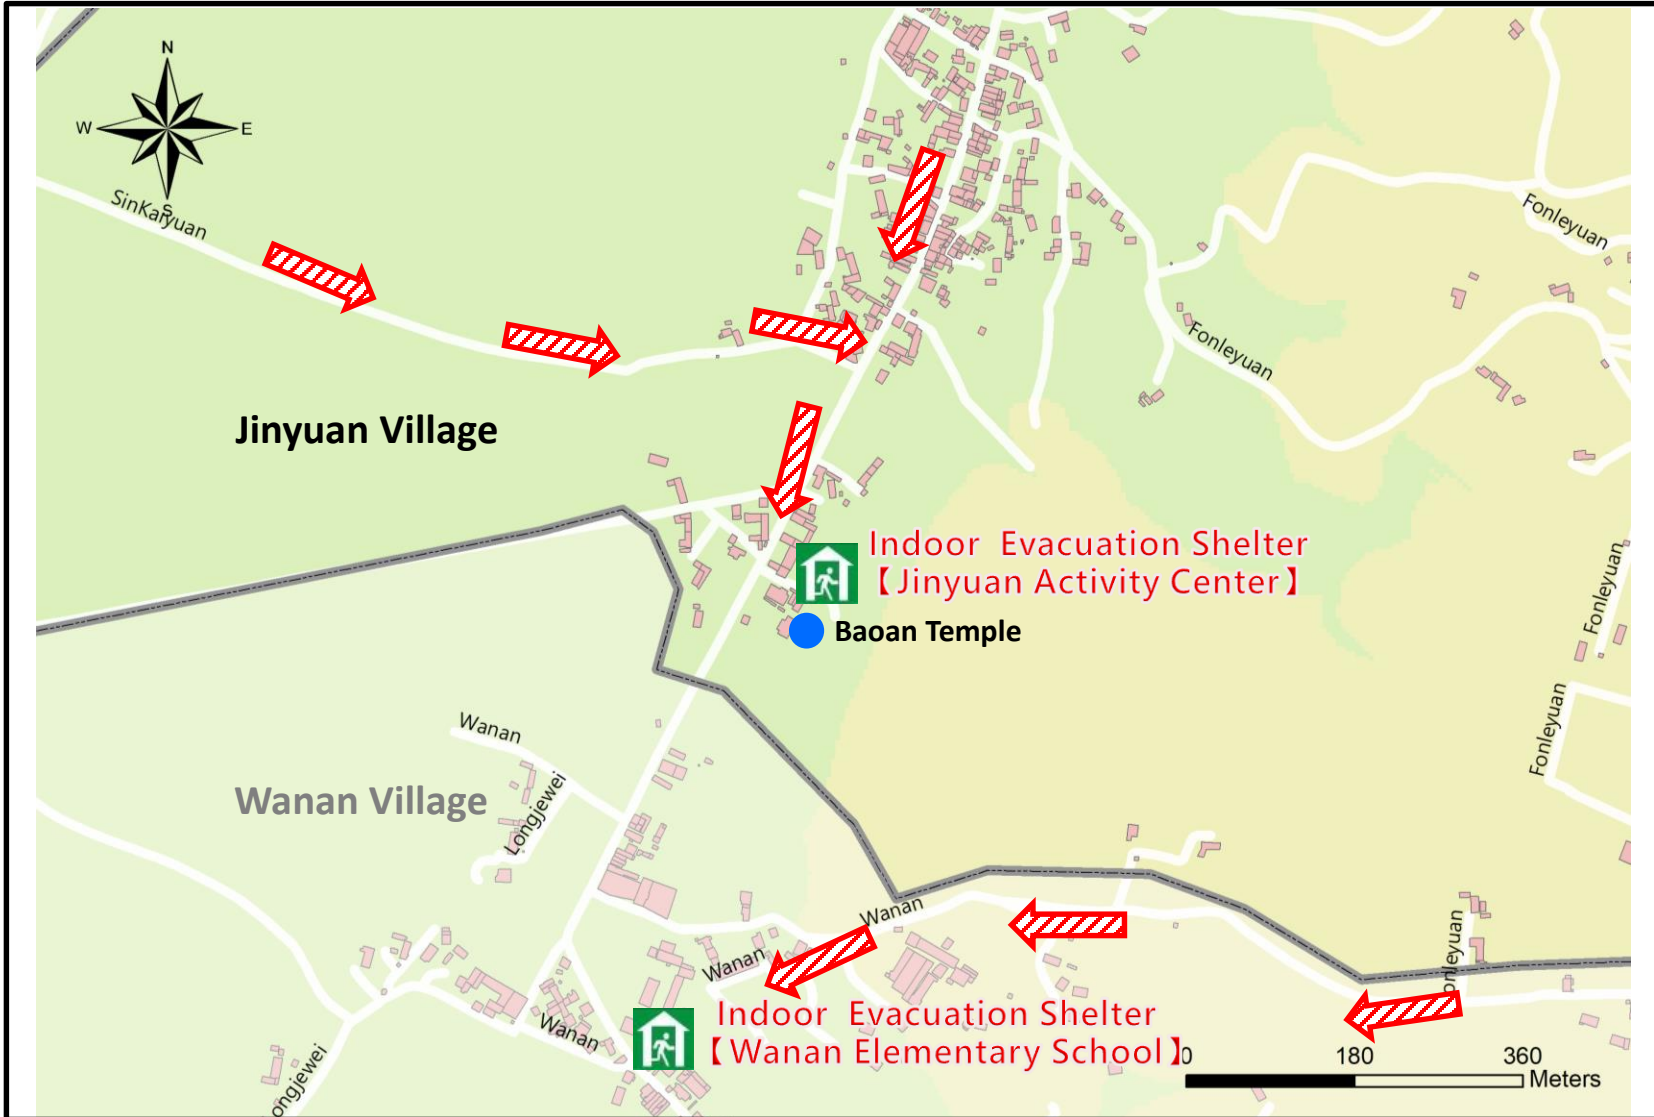

Taitung County Chishang Township Jinyuan Village Evacuation Map

NO. 1001406-006

Disaster Prevention Information

Administration Zone

Chishang Township
Jinyuan Village

Emergency Notification

- Chishang Township
Emergency Operation Center,
EOC
TEL : 089-862041
- Police Office
TEL : 110
- Fire Bureau
TEL : 119

Disaster Prevention Information Website

- National Fire Agency
<http://www.nfa.gov.tw>
- Taitung County Fire Bureau
<http://www.tffd.gov.tw>
- Chishang Township Office
<http://www.chishang.gov.tw>

Evacuation Principle

- Floods: Vertical refuge; people live in lowlands go to shelters.
- Earthquake: Take refuge at open spaces or parks.
- Debris : Take refuge at evacuation shelter.

Evacuation Shelter

Jinyuan Activity Center 
Address : No.2, Jinyuan Vil., Chishang Township
TEL : 089-862681

Wanan Elementary School
Address : No.5-2, Neighborhood 1, Wanan Vil.,
Chishang Township
TEL : 089-862371

Made by Chishang Township Office,
JAN. 2025

Legend	Road	Labelling		Facility		Landmark
	 Provincial Highway		 Shelter for Tsunami	 Shelter for Earthquake	 Indoor Evacuation Shelter	 Medical Facility
		 Shelter for Landslide	 Debris Flow	 Outdoor Evacuation Shelter	 Fire Bureau	
				 Helipad	 Police Office	